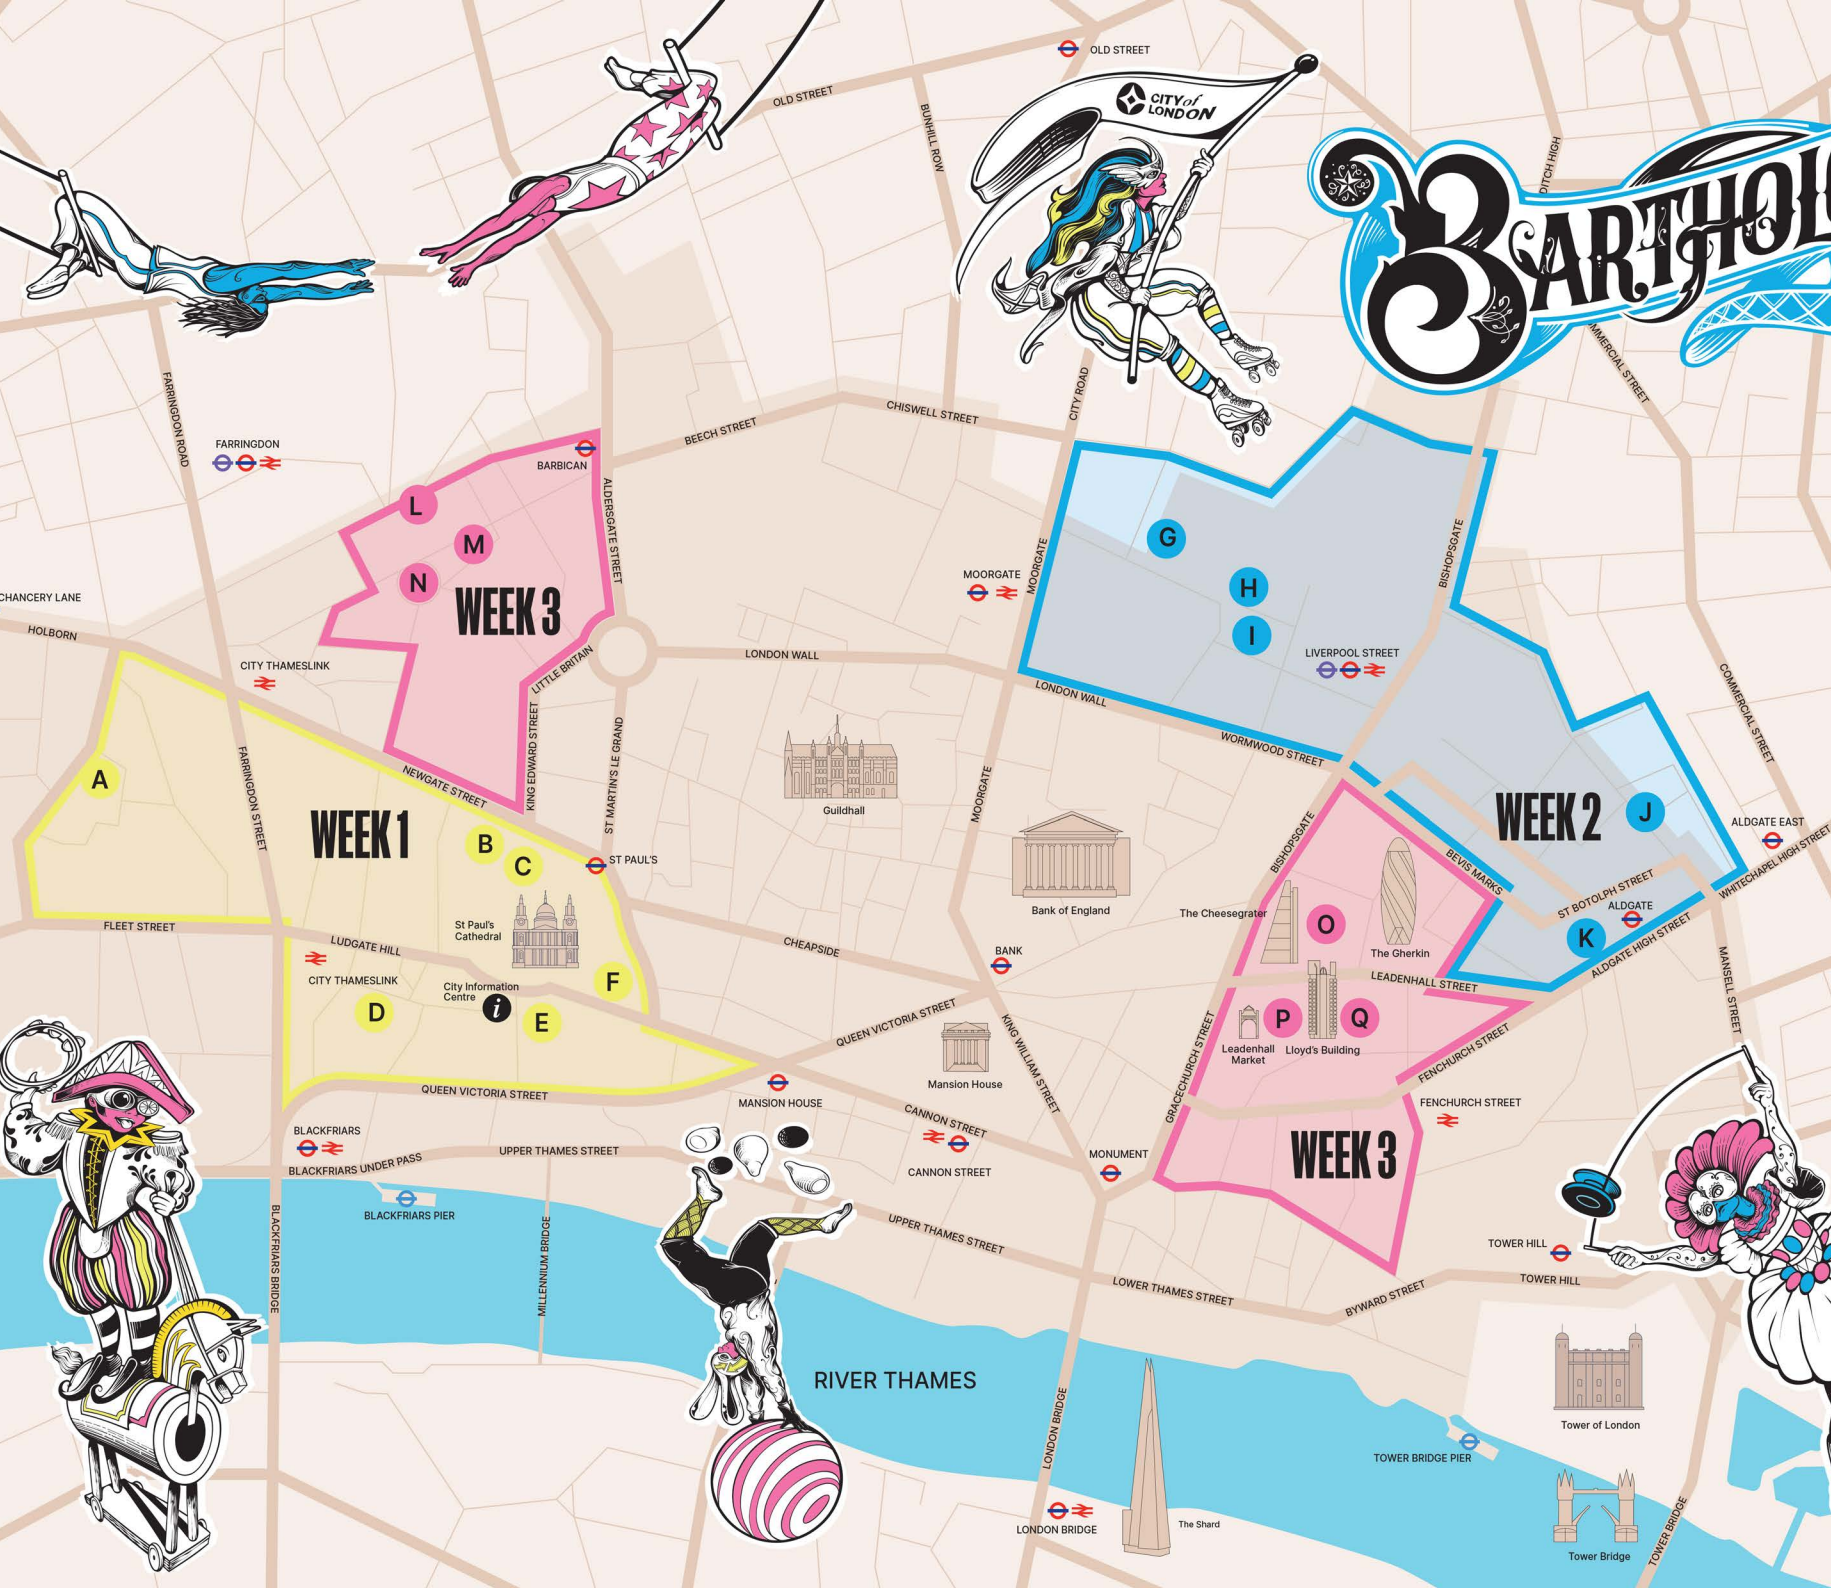

BARTHOLOMEW FAIR

WEEK ONE

- A NEW STREET SQUARE
- B PATERNOSTER SQUARE
- C ST PAUL'S CHURCHYARD
- D CARTER LANE
- E CARTER LANE GARDENS
- F FESTIVAL GARDENS

WEEK TWO

- G FINSBURY AVENUE SQUARE
- H BROADGATE
- I 100 LIVERPOOL STREET
- J MIDDLESEX STREET
- K ALDGATE SQUARE

WEEK THREE

- L SMITHFIELD MARKET
- M CLOTH FAIR
- N SMITHFIELD ROTUNDA GARDENS
- O THE CHEESEGRATER
- P LEADENHALL MARKET
- Q LLOYD'S OF LONDON

Scan for full programme